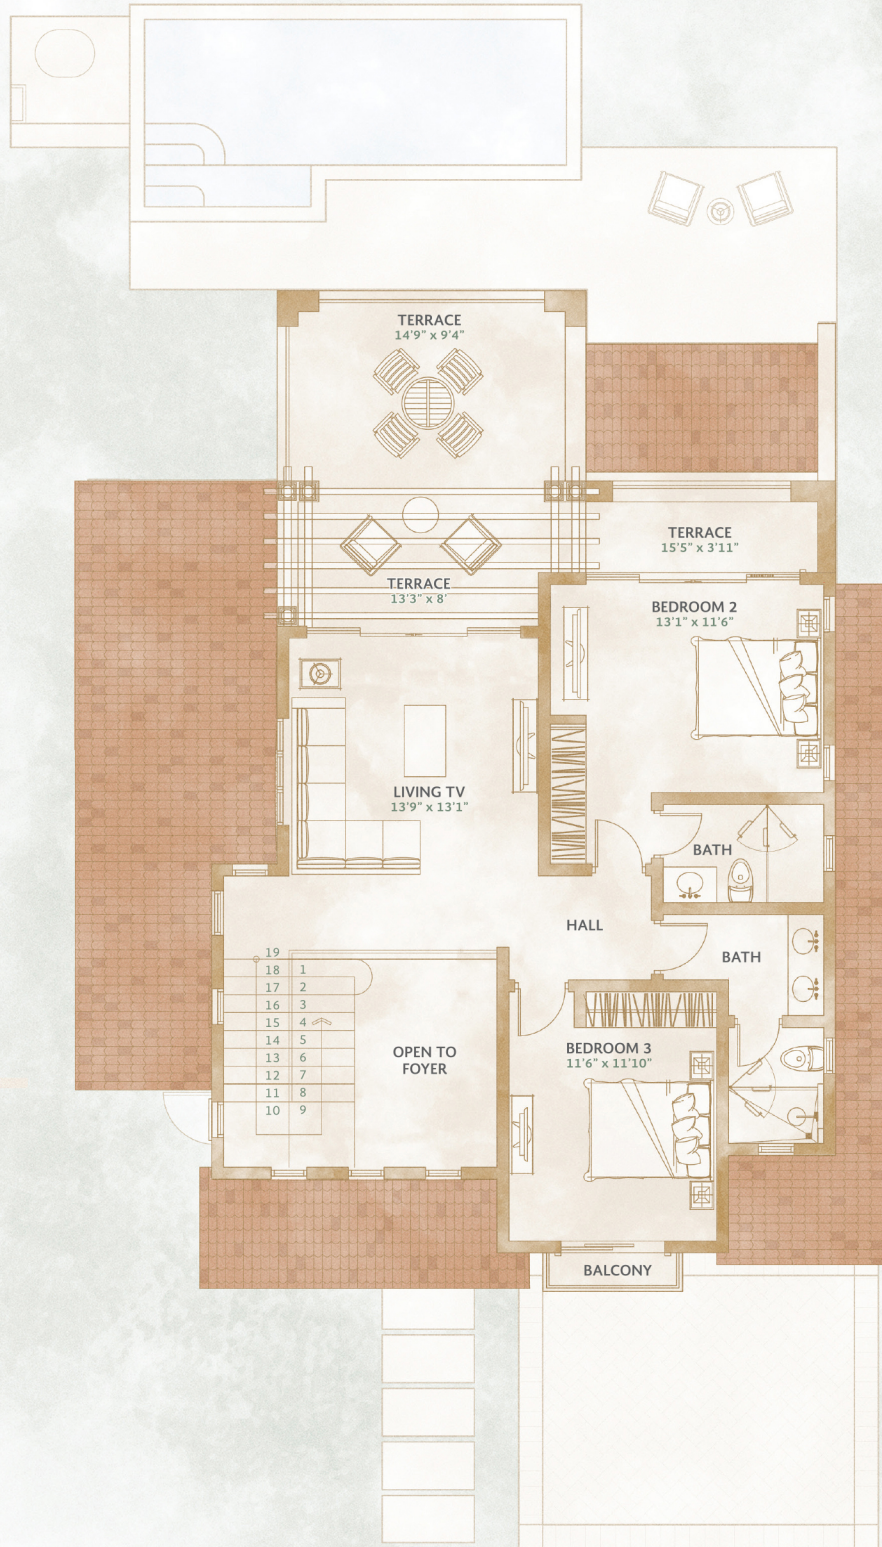

A/C Area 1st Floor - 1,456 Sq.ft

"All images shown are for illustrative purpose only and may not be an exact representation of the finished product. The dimensions given are illustrative for this house type and individual properties may differ. All images, photographs and dimensions are not intended to be relied upon for, nor to form part of, any contract unless specifically incorporated in writing into the contract."

VILLA LUNA PLUS

FLOOR PLAN

A/C Area 2nd Floor - 939 Sq.ft

"All images shown are for illustrative purpose only and may not be an exact representation of the finished product. The dimensions given are illustrative for this house type and individual properties may differ. All images, photographs and dimensions are not intended to be relied upon for, nor to form part of, any contract unless specifically incorporated in writing into the contract."